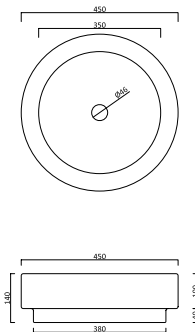

Zero 45 Tondo basin

45ZEWH Zero 45cm round basin no overflow for sit on installation

£265.00