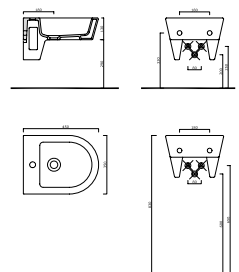

**ZERO**

Tondo

Picture shown is  
Zero 50 Tondo basin, Zero 55 wall hung bidet

£216.00  
  
£130.00  
£80.00

Zero 62 Tondo basin - available 2009

62ZNRH Zero 62x46cm round basin 1 tap hole only for wall hung, semi inset and pedestal mounted installation  
Options  
P62ZN Towel rail chrome  
CO5F Pedestal

£225.00  
  
£130.00  
£80.00

Zero 67 Tondo basin - available 2009

67ZEWH Zero 67x50cm round basin 1 tap hole only for wall hung, semi inset and pedestal mounted installation  
Options  
P67ZN Towel rail chrome  
CO5F Pedestal

£235.00  
  
£130.00  
£80.00

Zero 45 Tondo basin

45ZEWH Zero 45cm round basin no overflow for sit on installation

£265.00

Zero 45 Tondo basin/bidet

BSV45 Zero 45x35cm basin/bidet 1 tap hole, no overflow  
Options  
PBSV45 Towel rail chrome