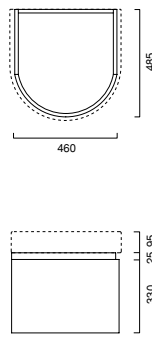

**ZERO**

Tondo

Picture shown is  
Zero 50 Tondo basin, Zero 55 wall hung bidet

# ZERO Tondo

Zero Tondo basin unit

M5ZNRN Natural oak  
M5ZNRS Whitened oak  
M5ZNTW Wenge painted oak

£1340.00  
£1340.00  
£1340.00

Zero 50 Tondo basin

50ZNRH Zero 50x50cm round basin 1 tap hole only for wall hung, semi inset and pedestal mounted installation  
Options  
PAZN Towel rail, chrome  
COSFWH Pedestal

£216.00  
  
£130.00  
£80.00

Zero 62 Tondo basin - available 2009

62ZNRH Zero 62x46cm round basin 1 tap hole only for wall hung, semi inset and pedestal mounted installation  
Options  
P62ZN Towel rail chrome  
CO5F Pedestal

£225.00  
  
£130.00  
£80.00

Zero 67 Tondo basin - available 2009

67ZEWH Zero 67x50cm round basin 1 tap hole only for wall hung, semi inset and pedestal mounted installation  
Options  
P67ZN Towel rail chrome  
CO5F Pedestal