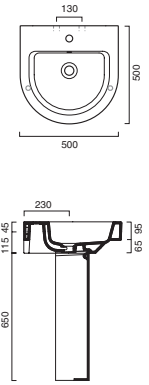

**ZERO**

Tondo

Picture shown is  
Zero 50 Tondo basin, Zero 55 wall hung bidet

# ZERO Tondo

Zero Tondo basin unit

M5ZNRN Natural oak  
M5ZNRS Whitened oak  
M5ZNTW Wenge painted oak

£1340.00  
£1340.00  
£1340.00

Zero 50 Tondo basin

50ZNRH Zero 50x50cm round basin 1 tap hole only for wall hung, semi inset and pedestal mounted installation  
Options  
PAZN Towel rail, chrome  
COSFWH Pedestal

£216.00  
  
£130.00  
£80.00

Zero 62 Tondo basin - available 2009

62ZNRH Zero 62x46cm round basin 1 tap hole only for wall hung, semi inset and pedestal mounted installation  
Options  
P62ZN Towel rail chrome  
CO5F Pedestal

£225.00  
  
£130.00  
£80.00

Zero 67 Tondo basin - available 2009

67ZEWH Zero 67x50cm round basin 1 tap hole only for wall hung, semi inset and pedestal mounted installation  
Options  
P67ZN Towel rail chrome  
CO5F Pedestal