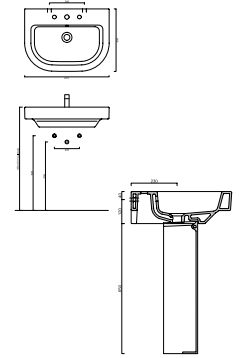

**ZERO**

Tondo

Picture shown is  
Zero 50 Tondo basin, Zero 55 wall hung bidet

# ZERO Tondo

Zero Tondo basin unit

M5ZNRN Natural oak  
M5ZNRS Whitened oak  
M5ZNTW Wenge painted oak

£1340.00  
£1340.00  
£1340.00

Zero 50 Tondo basin

50ZNRH Zero 50x50cm round basin 1 tap hole only for wall hung, semi inset and pedestal mounted installation  
Options  
PAZN Towel rail, chrome  
COSFWH Pedestal

£216.00  
  
£130.00  
£80.00

Zero 62 Tondo basin - available 2009

62ZNRH Zero 62x46cm round basin 1 tap hole only for wall hung, semi inset and pedestal mounted installation  
Options  
P62ZN Towel rail chrome  
CO5F Pedestal

£225.00  
  
£130.00  
£80.00

Zero 67 Tondo basin - available 2009

67ZEWH Zero 67x50cm round basin 1 tap hole only for wall hung, semi inset and pedestal mounted installation  
Options  
P67ZN Towel rail chrome  
CO5F Pedestal