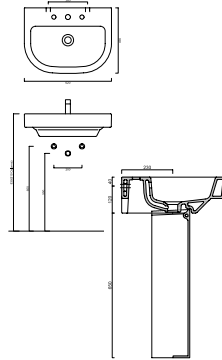

**ZERO**

Tondo

Picture shown is  
Zero 50 Tondo basin, Zero 55 wall hung bidet

# ZERO Tondo

Zero Tondo basin unit

M5ZNRN Natural oak  
M5ZNRS Whitened oak  
M5ZNTW Wenge painted oak

£1340.00  
£1340.00  
£1340.00

Zero 50 Tondo basin

50ZNRH Zero 50x50cm round basin 1 tap hole only for wall hung, semi inset and pedestal mounted installation  
Options  
PAZN Towel rail, chrome  
COSFWH Pedestal

£216.00  
  
£130.00  
£80.00

Zero 62 Tondo basin - available 2009

62ZNRH Zero 62x46cm round basin 1 tap hole only for wall hung, semi inset and pedestal mounted installation  
Options  
P62ZN Towel rail chrome  
CO5F Pedestal

£225.00  
  
£130.00  
£80.00

Zero 67 Tondo basin - available 2009

67ZEWH Zero 67x50cm round basin 1 tap hole only for wall hung, semi inset and pedestal mounted installation  
Options  
P67ZN Towel rail chrome  
CO5F Pedestal