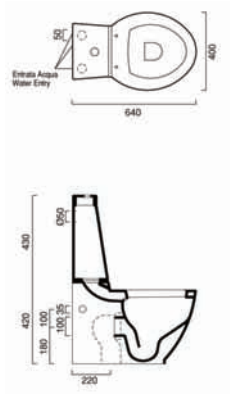

£360.00

Picture shown is
Zero Plus 80 basin, Zero Plus 58 wall hung WC, Zero Plus 58 wall hung bidet

ZERO Plus

Zero Plus 58 back to wall WC

VPZGWH Zero Plus 58 back to wall pan
ZGSTWH Zero Plus seat

£480.00
£85.00

Zero Plus 58 wall hung WC

VSROWH Zero Plus 58 wall hung WC pan
ROSTWH Zero Plus seat
ROSTSWH Zero Plus soft close seat

£510.00
£85.00
£112.00

Zero Plus 58 bidet

BIZGWH Zero Plus 58 bidet 1 tap hole only

£480.00

Zero Plus close coupled WC

MPZGWH Zero Plus close coupled WC pan
CMZNVH Zero cistern
283354KD1 6/4 litre cistern fittings with chrome push button
ZGSTWH Zero Plus seat

£540.00
£195.00
£72.10
£85.00

Zero Plus 58 wall hung bidet

BSROWH Zero Plus 58 wall hung bidet 1 tap hole only

£510.00