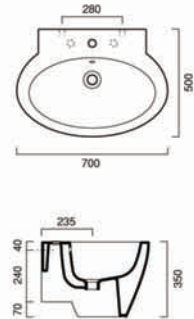

Picture shown is
Zero Plus 60/2 basin, Zero Plus 58 back to wall WC, Zero Plus 58 bidet

ZERO Plus

Zero Plus 65 sit on basin

65AZEWH Zero Plus 65 sit on basin, no tap hole, no overflow for sit on installation

£285.00

Zero Plus 60/2 basin

6BZEWH Zero Plus 60/2 60x50cm basin 0 or 1 tap hole for wall hung, sit on and pedestal mounted installation

£290.00

Options

COSFWH Zero pedestal

£80.00

Zero Plus 60 sit on basin

6AZEWH Zero Plus 60x42cm sit on basin no tap hole, no overflow for sit on installation

£265.00

Zero Plus 70 basin

70ZEWH Zero Plus 70x50cm basin 1 or 3 optional tapholes** for wall hung installation

£590.00

Zero Plus 80 basin

80ZEWH Zero Plus 80x56cm basin 1 or 3 tap holes** for wall hung, sit on and pedestal mounted installation

£550.00

Options

COSFWH Zero pedestal

£80.00

Zero Plus 80 sit on basin

8AEWH Zero Plus 80 sit on basin, no tap hole, no overflow for sit on installation