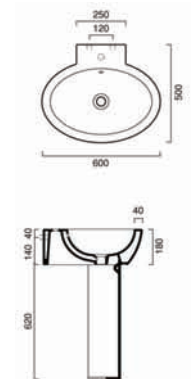

Picture shown is
Zero Plus 60/2 basin, Zero Plus 58 back to wall WC, Zero Plus 58 bidet

ZERO Plus

Zero Plus 65 sit on basin

65AZEWH Zero Plus 65 sit on basin, no tap hole, no overflow for sit on installation

£285.00

Zero Plus 60/2 basin

6BZEWH Zero Plus 60/2 60x50cm basin 0 or 1 tap hole for wall hung, sit on and pedestal mounted installation

£290.00

Options

COSFWH Zero pedestal

£80.00

Zero Plus 60 sit on basin

6AZEWH Zero Plus 60x42cm sit on basin no tap hole, no overflow for sit on installation

£265.00

Zero Plus 70 basin

70ZEWH Zero Plus 70x50cm basin 1 or 3 optional tapholes** for wall hung installation

£590.00

Zero Plus 80 basin

80ZEWH Zero Plus 80x56cm basin 1 or 3 tap holes** for wall hung, sit on and pedestal mounted installation

£550.00

Options

COSFWH Zero pedestal

£80.00

Zero Plus 80 sit on basin

8AEWH Zero Plus 80 sit on basin, no tap hole, no overflow for sit on installation