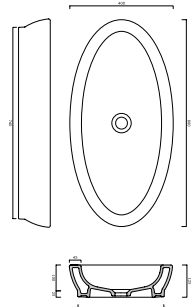

6AZEWH Zero Plus 60x42cm sit on basin no tap hole, no overflow for sit on installation

£265.00

Zero Plus 70 basin

70ZEWH Zero Plus 70x50cm basin 1 or 3 optional tapholes** for wall hung installation

£590.00

Zero Plus 80 basin

80ZEWH Zero Plus 80x56cm basin 1 or 3 tap holes** for wall hung, sit on and pedestal mounted installation

£550.00

Options

COSFWH Zero pedestal

£80.00

Zero Plus 80 sit on basin

8AEWH Zero Plus 80 sit on basin, no tap hole, no overflow for sit on installation

£360.00

Picture shown is
Zero Plus 80 basin, Zero Plus 58 wall hung WC, Zero Plus 58 wall hung bidet

ZERO Plus

Zero Plus 58 back to wall WC

VPZGWH Zero Plus 58 back to wall pan
ZGSTWH Zero Plus seat

£480.00
£85.00

Zero Plus 58 wall hung WC

VSROWH Zero Plus 58 wall hung WC pan
ROSTWH Zero Plus seat
ROSTSWH Zero Plus soft close seat

£510.00
£85.00
£112.00

Zero Plus 58 bidet

BIZGWH Zero Plus 58 bidet 1 tap hole only

£480.00