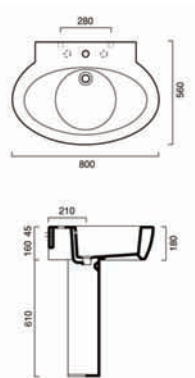

£285.00

Zero Plus 60/2 basin

6BZEWH Zero Plus 60/2 60x50cm basin 0 or 1 tap hole for wall hung, sit on and pedestal mounted installation

£290.00

Options

COSFWH Zero pedestal

£80.00

Zero Plus 60 sit on basin

6AZEWH Zero Plus 60x42cm sit on basin no tap hole, no overflow for sit on installation

£265.00

Zero Plus 70 basin

70ZEWH Zero Plus 70x50cm basin 1 or 3 optional tapholes** for wall hung installation

£590.00

Zero Plus 80 basin

80ZEWH Zero Plus 80x56cm basin 1 or 3 tap holes** for wall hung, sit on and pedestal mounted installation

£550.00

Options

COSFWH Zero pedestal

£80.00

Zero Plus 80 sit on basin

8AEWH Zero Plus 80 sit on basin, no tap hole, no overflow for sit on installation

£360.00

Picture shown is
Zero Plus 80 basin, Zero Plus 58 wall hung WC, Zero Plus 58 wall hung bidet

ZERO Plus

Zero Plus 58 back to wall WC

VPZGWH Zero Plus 58 back to wall pan
ZGSTWH Zero Plus seat

£480.00
£85.00