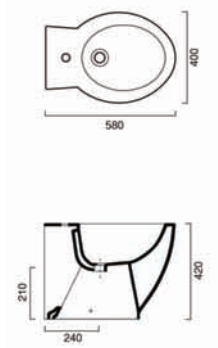

Zero Plus 80 basin

80ZEWH Zero Plus 80x56cm basin 1 or 3 tap holes** for wall hung, sit on and pedestal mounted installation

£550.00

Options

COSFWH Zero pedestal

£80.00

Zero Plus 80 sit on basin

8AEWH Zero Plus 80 sit on basin, no tap hole, no overflow for sit on installation

£360.00

Picture shown is
Zero Plus 80 basin, Zero Plus 58 wall hung WC, Zero Plus 58 wall hung bidet

ZERO Plus

Zero Plus 58 back to wall WC

VPZGWH Zero Plus 58 back to wall pan
ZGSTWH Zero Plus seat

£480.00
£85.00

Zero Plus 58 wall hung WC

VSROWH Zero Plus 58 wall hung WC pan
ROSTWH Zero Plus seat
ROSTSWH Zero Plus soft close seat

£510.00
£85.00
£112.00

Zero Plus 58 bidet

BIZGWH Zero Plus 58 bidet 1 tap hole only

£480.00