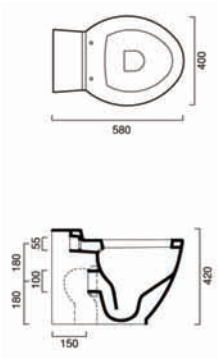

6AZEWH Zero Plus 60x42cm sit on basin no tap hole, no overflow for sit on installation

£265.00

Zero Plus 70 basin

70ZEWH Zero Plus 70x50cm basin 1 or 3 optional tapholes** for wall hung installation

£590.00

Zero Plus 80 basin

80ZEWH Zero Plus 80x56cm basin 1 or 3 tap holes** for wall hung, sit on and pedestal mounted installation

£550.00

Options

COSFWH Zero pedestal

£80.00

Zero Plus 80 sit on basin

8AEWH Zero Plus 80 sit on basin, no tap hole, no overflow for sit on installation

£360.00

Picture shown is
Zero Plus 80 basin, Zero Plus 58 wall hung WC, Zero Plus 58 wall hung bidet

ZERO Plus

Zero Plus 58 back to wall WC

VPZGWH Zero Plus 58 back to wall pan
ZGSTWH Zero Plus seat

£480.00
£85.00

Zero Plus 58 wall hung WC

VSROWH Zero Plus 58 wall hung WC pan
ROSTWH Zero Plus seat
ROSTSWH Zero Plus soft close seat

£510.00
£85.00
£112.00

Zero Plus 58 bidet

BIZGWH Zero Plus 58 bidet 1 tap hole only

£480.00