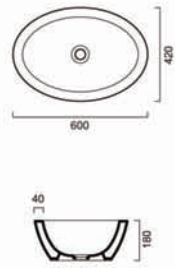

Picture shown is
Zero Plus 60/2 basin, Zero Plus 58 back to wall WC, Zero Plus 58 bidet

ZERO Plus

Zero Plus 65 sit on basin

65AZEWH Zero Plus 65 sit on basin, no tap hole, no overflow for sit on installation

£285.00

Zero Plus 60/2 basin

6BZEWH Zero Plus 60/2 60x50cm basin 0 or 1 tap hole for wall hung, sit on and pedestal mounted installation

£290.00

Options

COSFWH Zero pedestal

£80.00

Zero Plus 60 sit on basin

6AZEWH Zero Plus 60x42cm sit on basin no tap hole, no overflow for sit on installation

£265.00

Zero Plus 70 basin

70ZEWH Zero Plus 70x50cm basin 1 or 3 optional tapholes** for wall hung installation

£590.00

Zero Plus 80 basin

80ZEWH Zero Plus 80x56cm basin 1 or 3 tap holes** for wall hung, sit on and pedestal mounted installation

£550.00

Options

COSFWH Zero pedestal

£80.00

Zero Plus 80 sit on basin

8AEWH Zero Plus 80 sit on basin, no tap hole, no overflow for sit on installation