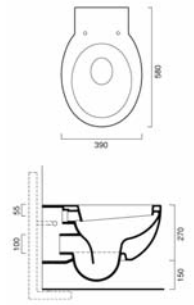

6AZEWH Zero Plus 60x42cm sit on basin no tap hole, no overflow for sit on installation

£265.00

Zero Plus 70 basin

70ZEWH Zero Plus 70x50cm basin 1 or 3 optional tapholes** for wall hung installation

£590.00

Zero Plus 80 basin

80ZEWH Zero Plus 80x56cm basin 1 or 3 tap holes** for wall hung, sit on and pedestal mounted installation

£550.00

Options

COSFWH Zero pedestal

£80.00

Zero Plus 80 sit on basin

8AEWH Zero Plus 80 sit on basin, no tap hole, no overflow for sit on installation

£360.00

Picture shown is
Zero Plus 80 basin, Zero Plus 58 wall hung WC, Zero Plus 58 wall hung bidet

ZERO Plus

Zero Plus 58 back to wall WC

VPZGWH Zero Plus 58 back to wall pan
ZGSTWH Zero Plus seat

£480.00
£85.00

Zero Plus 58 wall hung WC

VSROWH Zero Plus 58 wall hung WC pan
ROSTWH Zero Plus seat
ROSTSWH Zero Plus soft close seat

£510.00
£85.00
£112.00

Zero Plus 58 bidet

BIZGWH Zero Plus 58 bidet 1 tap hole only

£480.00