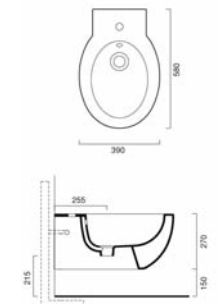

Zero Plus 80 basin

80ZEWH Zero Plus 80x56cm basin 1 or 3 tap holes** for wall hung, sit on and pedestal mounted installation

£550.00

Options

COSFWH Zero pedestal

£80.00

Zero Plus 80 sit on basin

8AEWH Zero Plus 80 sit on basin, no tap hole, no overflow for sit on installation

£360.00

Picture shown is
Zero Plus 80 basin, Zero Plus 58 wall hung WC, Zero Plus 58 wall hung bidet

ZERO Plus

Zero Plus 58 back to wall WC

VPZGWH Zero Plus 58 back to wall pan
ZGSTWH Zero Plus seat

£480.00
£85.00

Zero Plus 58 wall hung WC

VSROWH Zero Plus 58 wall hung WC pan
ROSTWH Zero Plus seat
ROSTSWH Zero Plus soft close seat

£510.00
£85.00
£112.00

Zero Plus 58 bidet

BIZGWH Zero Plus 58 bidet 1 tap hole only

£480.00

Zero Plus close coupled WC

MPZGWH Zero Plus close coupled WC pan
CMZNVH Zero cistern
283354KD1 6/4 litre cistern fittings with chrome push button
ZGSTWH Zero Plus seat

£540.00
£195.00
£72.10
£85.00

Zero Plus 58 wall hung bidet