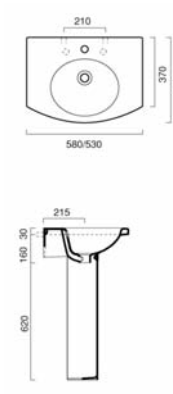

**ZERO**  
Light

Picture shown is  
Zero Light 58 basin

# ZERO Light

Zero Light 62 basin

62ZEWLH Zero Light 62x48cm basin 1 or 3 tap holes\*\* for wall hung, sit on and pedestal mounted installation  
Options  
COSFWH Pedestal £80.00  
SCLUWH Semi pedestal £118.00

£205.00

Zero Light 53 basin

50MIWH Zero Light 53x45cm basin up to 3 tap holes\*\* for wall hung or pedestal mounted installation  
Options  
COSFWH Pedestal £80.00  
PAMN Towel rail, chrome £120.00

£220.00

Zero Light 58 basin

58MIWH Zero Light 58x45cm basin up to 3 tap holes\*\* for wall hung or pedestal mounted installation  
Options  
COSFWH Pedestal £80.00  
PAMN Towel rail, chrome £120.00

£220.00

Zero Light 50 wall hung bidet