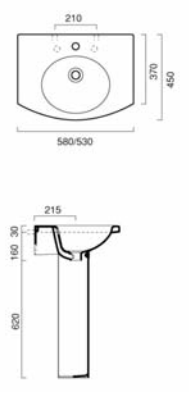

**ZERO**  
Light

Picture shown is  
Zero Light 58 basin

# ZERO Light

Zero Light 62 basin

62ZEWLH Zero Light 62x48cm basin 1 or 3 tap holes\*\* for wall hung, sit on and pedestal mounted installation  
Options  
COSFWH Pedestal £80.00  
SCLUWH Semi pedestal £118.00

£205.00

Zero Light 53 basin

50MIWH Zero Light 53x45cm basin up to 3 tap holes\*\* for wall hung or pedestal mounted installation  
Options  
COSFWH Pedestal £80.00  
PAMN Towel rail, chrome £120.00

£220.00

Zero Light 58 basin

58MIWH Zero Light 58x45cm basin up to 3 tap holes\*\* for wall hung or pedestal mounted installation  
Options  
COSFWH Pedestal £80.00  
PAMN Towel rail, chrome £120.00

£220.00

Zero Light 50 wall hung bidet