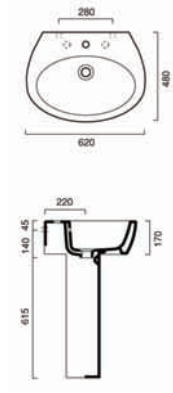

**ZERO**  
Light

Picture shown is  
Zero Light 58 basin

# ZERO Light

Zero Light 62 basin

62ZEWLH Zero Light 62x48cm basin 1 or 3 tap holes\*\* for wall hung, sit on and pedestal mounted installation  
Options  
COSFWH Pedestal £80.00  
SCLUWH Semi pedestal £118.00

£205.00

Zero Light 53 basin

50MIWH Zero Light 53x45cm basin up to 3 tap holes\*\* for wall hung or pedestal mounted installation  
Options  
COSFWH Pedestal £80.00  
PAMN Towel rail, chrome £120.00

£220.00

Zero Light 58 basin

58MIWH Zero Light 58x45cm basin up to 3 tap holes\*\* for wall hung or pedestal mounted installation  
Options  
COSFWH Pedestal £80.00  
PAMN Towel rail, chrome £120.00

£220.00

Zero Light 50 wall hung bidet