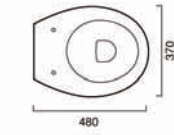

ZERO Light

Zero Light 48 back to wall WC