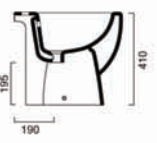

Zero Light 58 basin

58MIWH Zero Light 58x45cm basin up to 3 tap holes\*\* for wall hung or pedestal mounted installation  
Options  
COSFWH Pedestal £80.00  
PAMN Towel rail, chrome £120.00

£220.00

Zero Light 50 wall hung bidet

BSZEWLH Zero Light 50 wall hung bidet 1 tap hole only

£230.00

Zero Light 50 wall hung WC

VSZEWLH Zero Light 50 wall hung pan £230.00  
ZESTWH Zero Light seat £68.00

£230.00

**ZERO**  
Light

Picture shown is  
Zero light 62 basin, Zero light 50 wall hung WC, Zero light 50 wall hung bidet

# ZERO Light

Zero Light 48 back to wall WC

VPZNVWH Zero Light 48 back to wall pan  
ZESTVWH Zero Light sea

£230.00  
£68.00

Zero Light 48 bidet

BIZEVWH Zero Light 48 bidet 1 tap hole only

£230.00

Zero 50 wall hung WC