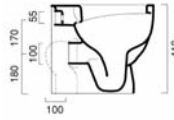

BSZEWLH Zero Light 50 wall hung bidet 1 tap hole only

£230.00

Zero Light 50 wall hung WC

VSZEWLH Zero Light 50 wall hung pan £230.00  
ZESTWH Zero Light seat £68.00

£230.00

**ZERO**  
Light

Picture shown is  
Zero light 62 basin, Zero light 50 wall hung WC, Zero light 50 wall hung bidet

# ZERO Light

Zero Light 48 back to wall WC

VPZNVWH Zero Light 48 back to wall pan  
ZESTVWH Zero Light sea

£230.00  
£68.00

Zero Light 48 bidet

BIZEVWH Zero Light 48 bidet 1 tap hole only

£230.00

Zero 50 wall hung WC