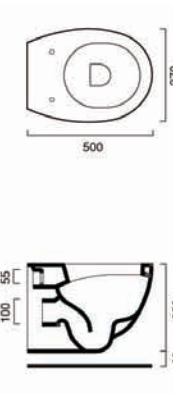

£205.00

Zero Light 53 basin

50MIWH Zero Light 53x45cm basin up to 3 tap holes\*\* for wall hung or pedestal mounted installation  
Options  
COSFWH Pedestal £80.00  
PAMN Towel rail, chrome £120.00

£220.00

Zero Light 58 basin

58MIWH Zero Light 58x45cm basin up to 3 tap holes\*\* for wall hung or pedestal mounted installation  
Options  
COSFWH Pedestal £80.00  
PAMN Towel rail, chrome £120.00

£220.00

Zero Light 50 wall hung bidet

BSZEWLH Zero Light 50 wall hung bidet 1 tap hole only

£230.00

Zero Light 50 wall hung WC

VSZEWLH Zero Light 50 wall hung pan £230.00  
ZESTWH Zero Light seat £68.00

£230.00

**ZERO**  
Light

Picture shown is  
Zero light 62 basin, Zero light 50 wall hung WC, Zero light 50 wall hung bidet