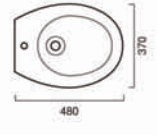

Zero Light 58 basin

58MIWH Zero Light 58x45cm basin up to 3 tap holes\*\* for wall hung or pedestal mounted installation  
Options  
COSFWH Pedestal £80.00  
PAMN Towel rail, chrome £120.00

£220.00

Zero Light 50 wall hung bidet

BSZEWLH Zero Light 50 wall hung bidet 1 tap hole only

£230.00

Zero Light 50 wall hung WC

VSZEWLH Zero Light 50 wall hung pan £230.00  
ZESTWH Zero Light seat £68.00

£230.00

**ZERO**  
Light

Picture shown is  
Zero light 62 basin, Zero light 50 wall hung WC, Zero light 50 wall hung bidet

# ZERO Light

Zero Light 48 back to wall WC

VPZNVWH Zero Light 48 back to wall pan  
ZESTVWH Zero Light sea

£230.00  
£68.00

Zero Light 48 bidet

BIZEVWH Zero Light 48 bidet 1 tap hole only

£230.00

Zero 50 wall hung WC