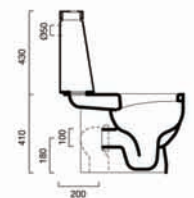

BSZEWLH Zero Light 50 wall hung bidet 1 tap hole only

£230.00

Zero Light 50 wall hung WC

VSZEWLH Zero Light 50 wall hung pan £230.00  
ZESTWH Zero Light seat £68.00

£230.00

**ZERO**  
Light

Picture shown is  
Zero light 62 basin, Zero light 50 wall hung WC, Zero light 50 wall hung bidet

# ZERO Light

Zero Light 48 back to wall WC

VPZNVWH Zero Light 48 back to wall pan  
ZESTVWH Zero Light sea

£230.00  
£68.00

Zero Light 48 bidet

BIZEVWH Zero Light 48 bidet 1 tap hole only

£230.00

Zero 50 wall hung WC

VSV50VWH Verso 50 wall hung pan  
SCSTVWH Verso 50 seat  
SCSTSVWH Verso 50 soft close seat

£385.00  
£85.00  
£112.00

Zero 45 wall hung WC

VSV45VWH Verso 45 wall hung pan  
V45STVWH Verso 45 soft close seat

£330.00  
£112.00

Zero Light close coupled WC

MPZEVWH Zero Light close coupled WC pan  
CMZN Zero cistern  
283354KD1 6/4 litre cistern fittings with chrome push button  
ZESTVWH Zero Light seat, stainless steel hinges