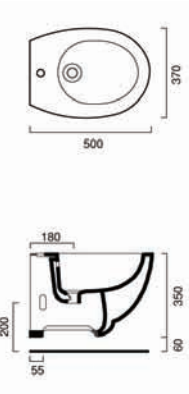

# ZERO Light

Zero Light 62 basin

62ZEWLH Zero Light 62x48cm basin 1 or 3 tap holes\*\* for wall hung, sit on and pedestal mounted installation  
Options  
COSFWH Pedestal £80.00  
SCLUWH Semi pedestal £118.00

£205.00

Zero Light 53 basin

50MIWH Zero Light 53x45cm basin up to 3 tap holes\*\* for wall hung or pedestal mounted installation  
Options  
COSFWH Pedestal £80.00  
PAMN Towel rail, chrome £120.00

£220.00

Zero Light 58 basin

58MIWH Zero Light 58x45cm basin up to 3 tap holes\*\* for wall hung or pedestal mounted installation  
Options  
COSFWH Pedestal £80.00  
PAMN Towel rail, chrome £120.00

£220.00

Zero Light 50 wall hung bidet

BSZEWLH Zero Light 50 wall hung bidet 1 tap hole only

£230.00

Zero Light 50 wall hung WC

VSZEWLH Zero Light 50 wall hung pan £230.00  
ZESTWH Zero Light seat £68.00

£230.00

**ZERO**  
Light

Picture shown is  
Zero light 62 basin, Zero light 50 wall hung WC, Zero light 50 wall hung bidet