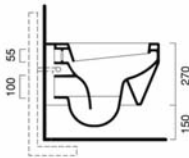

BSZEWLH Zero Light 50 wall hung bidet 1 tap hole only

£230.00

Zero Light 50 wall hung WC

VSZEWLH Zero Light 50 wall hung pan £230.00  
ZESTWH Zero Light seat £68.00

£230.00

**ZERO**  
Light

Picture shown is  
Zero light 62 basin, Zero light 50 wall hung WC, Zero light 50 wall hung bidet

# ZERO Light

Zero Light 48 back to wall WC

VPZNVWH Zero Light 48 back to wall pan  
ZESTVWH Zero Light sea

£230.00  
£68.00

Zero Light 48 bidet

BIZEVWH Zero Light 48 bidet 1 tap hole only

£230.00

Zero 50 wall hung WC

VSV50VWH Verso 50 wall hung pan  
SCSTVWH Verso 50 seat  
SCSTSVWH Verso 50 soft close seat

£385.00  
£85.00  
£112.00

Zero 45 wall hung WC

VSV45VWH Verso 45 wall hung pan  
V45STVWH Verso 45 soft close seat