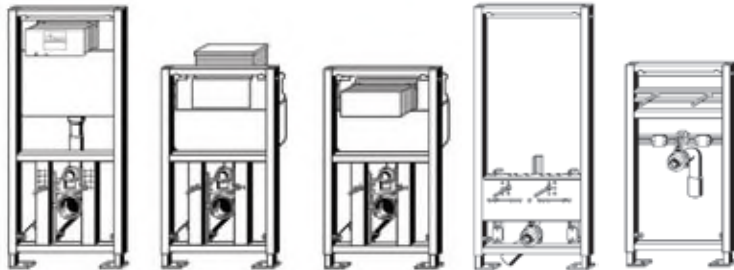

More 103

VI605605 Metal £476.75
VI605643 Glass £510.79

More 104

VI598457
Metal CP £476.75

VI598471
Metal Stainless £510.79

Viega Frames for Wall Hung Sanitaryware

Choosing a wall hung sanitaryware option can maximise the style of your Catalano bathroom. In addition to opening up more opportunities for design it can be of great benefit when space is a premium, as well as hiding away unsightly plumbing and making cleaning much easier as sanitaryware is raised above the floor.

The frames can be simply bolted to the floor and placed within walls and as they are designed to support over 400kg (60 stone), you can have absolute confidence in your wall hung installation. Speak to your retailer for further details.